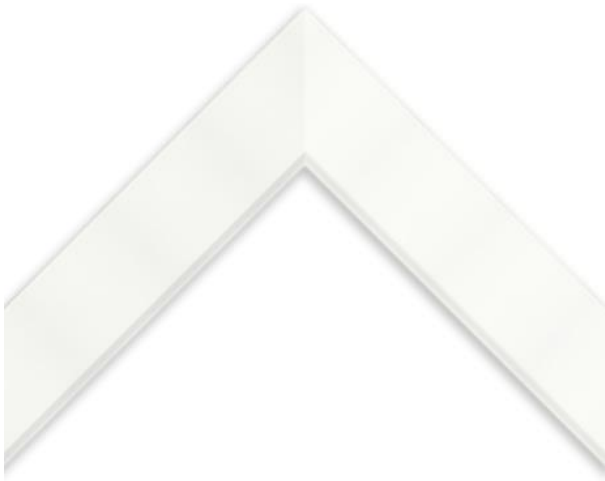

SPECIFICATION SHEET

FRAMED MIRROR
MODEL#: FM 79963-18X36

FRAMED MIRRORS COLLECTION

- FEATURES:**
- ONE 18X36" HIGH RESOLUTION SILVER PLATE GLASS MIRROR SIZE W/ DECORATIVE FRAME.
 - "WALL HUGGER" HANGER FOR MOUNTING INCLUDED.
 - STANDARD MOUNTING STYLE IS VERTICAL. FOR HORIZONTAL, PLEASE SPECIFY WHEN ORDERING.
 - PACKED IN FOUR WALL (FOLDED DOUBLE WALL) CORRUGATION.
 - STYLE: MODERN
 - COLOR: WHITE
 - FINISH: MATTE

- MIRROR FINISHES:**
- FLAT POLISHED EDGE
 - BEVELED EDGE

OVERALL SIZE DIMENSION: 22" WIDE X 40" HIGH X 1" DEEP