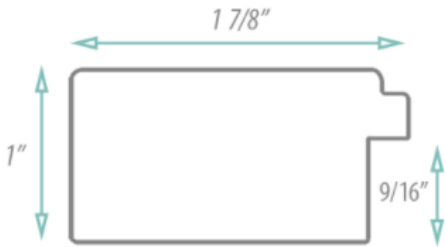

SPECIFICATION SHEET

FRAMED MIRROR
MODEL#: FM 79963-18X36

FRAMED MIRRORS COLLECTION

- FEATURES:**
- ONE 18X36" HIGH RESOLUTION SILVER PLATE GLASS MIRROR SIZE W/ DECORATIVE FRAME.
 - "WALL HUGGER" HANGER FOR MOUNTING INCLUDED.
 - STANDARD MOUNTING STYLE IS VERTICAL. FOR HORIZONTAL, PLEASE SPECIFY WHEN ORDERING.
 - PACKED IN FOUR WALL (FOLDED DOUBLE WALL) CORRUGATION.
 - STYLE: MODERN
 - COLOR: WHITE
 - FINISH: MATTE

- MIRROR FINISHES:**
- FLAT POLISHED EDGE
 - BEVELED EDGE

OVERALL SIZE DIMENSION: 22" WIDE X 40" HIGH X 1" DEEP